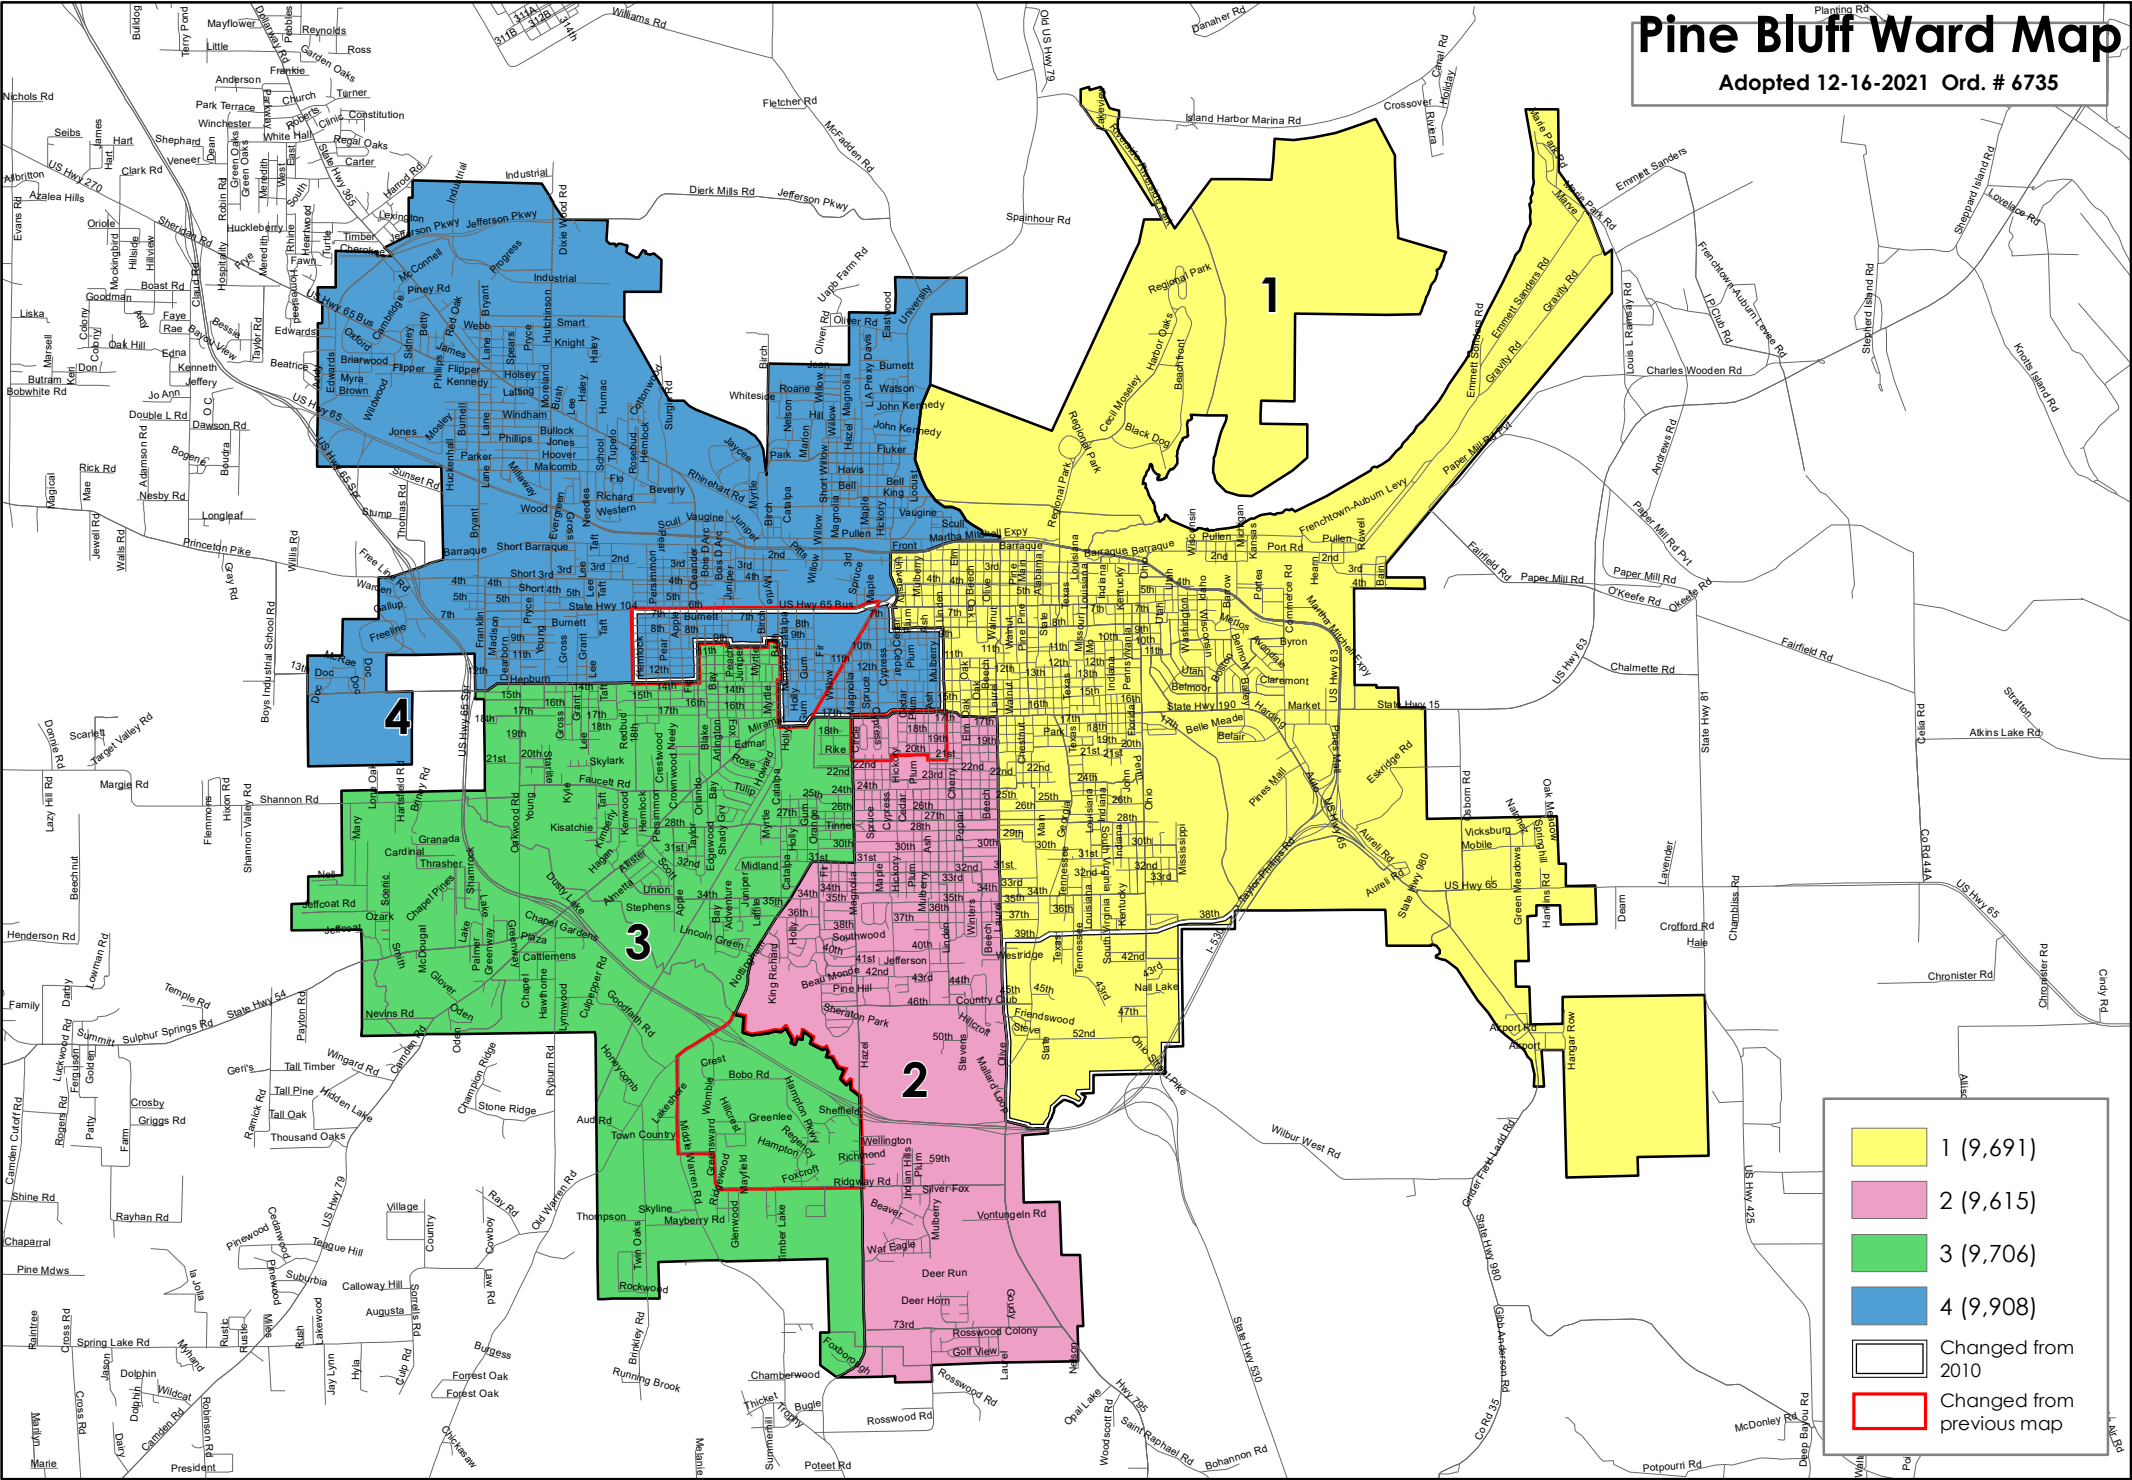

# Pine Bluff Ward Map

Adopted 12-16-2021 Ord. # 6735

	1 (9,691)
	2 (9,615)
	3 (9,706)
	4 (9,908)
	Changed from 2010
	Changed from previous map